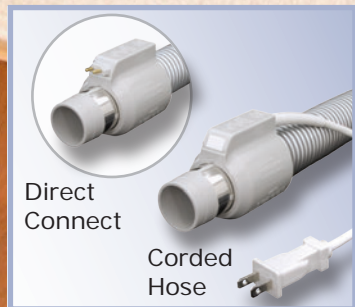

Made in
Canada

Premium Electric Package

WITH Quick Release WAND

14" Power Nozzle

Special Features:

- Geared Belt
- Long Life Motor
- Circuit Overload Protection
- Metal Brush Supports
- Ball Bearings
- Height Adjustment
- Chevron 360° Convergent Bristle Roller
- Swivel Neck
- 3 Year Hose Warranty

3 Year
Tools
Warranty

3 Year
Motor
Warranty

Premium
Attachment
Tools

Turbo
Brush

Accessories

Direct
Connect

Coded
Hose

PREMIUM PACKAGE
with 14" Power Nozzle
MV3409R35 - corded
MV3409D35 - Direct Connect

Optional 12" MV3408R35 - corded
Power Nozzle MV3408D35 - Direct Connect

See our Website for our complete line of Central Vacuum
Packages at www.tiptopparts.com